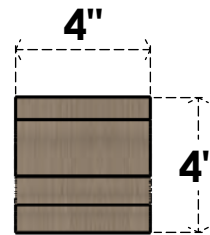

# ITEM NUMBER: CORU04X04X04ASHRCPR

4"W X 4"D X 4"H SERIES 1 WIDE ASHEBORO ROUGH CEDAR TIMBERTHANE  
FAUX WOOD CORBEL, PRIMED

**SIDE PROFILE**

**FRONT PROFILE**

**ISOMETRIC**

EKENA MILLWORK  
2300 WEST MAIN ST.  
CLARKSVILLE, TX 75426  
TOLL FREE: 866-607-0453  
WWW.EKENAMILLWORK.COM