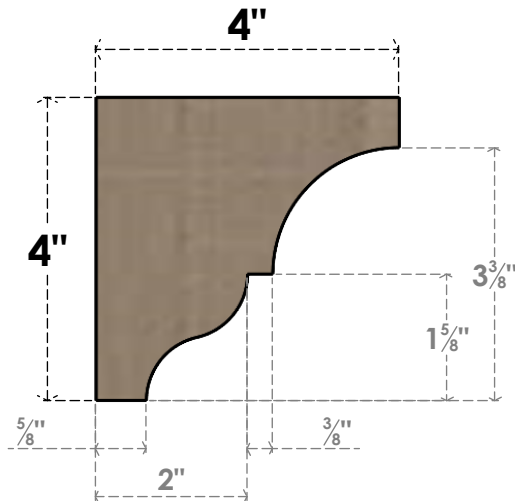

# ITEM NUMBER: CORU04X04X04ASHRCPR

4"W X 4"D X 4"H SERIES 1 WIDE ASHEBORO ROUGH CEDAR TIMBERTHANE  
FAUX WOOD CORBEL, PRIMED

**SIDE PROFILE**

**FRONT PROFILE**

**ISOMETRIC**

EKENA MILLWORK  
2300 WEST MAIN ST.  
CLARKSVILLE, TX 75426  
TOLL FREE: 866-607-0453  
WWW.EKENAMILLWORK.COM

NOTES

1. INSTALLATION TO BE COMPLETED IN ACCORDANCE WITH MANUFACTURER'S SPECIFICATIONS.
2. DRAWING MAY NOT BE TO SCALE
3. THIS DRAWING IS INTENDED FOR DESIGN AND PLANNING PURPOSES ONLY.
4. ALL INFORMATION CONTAINED HEREIN WAS CURRENT AT THE TIME OF DEVELOPMENT BUT MUST BE REVIEWED AND APPROVED BY THE PRODUCT MANUFACTURER TO BE CONSIDERED ACCURATE.
5. TIMBERTHANE ARCHITECTURAL PRODUCTS ARE MADE FROM HIGH DENSITY URETHANE AND COME FACTORY PRIMED