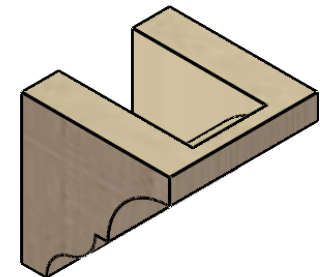

# ITEM NUMBER: CORU04X04X04ASHRCPR

4"W X 4"D X 4"H SERIES 1 WIDE ASHEBORO ROUGH CEDAR TIMBERTHANE  
FAUX WOOD CORBEL, PRIMED

**SIDE PROFILE**

**FRONT PROFILE**

**ISOMETRIC**

EKENA MILLWORK  
2300 WEST MAIN ST.  
CLARKSVILLE, TX 75426  
TOLL FREE: 866-607-0453  
WWW.EKENAMILLWORK.COM

NOTES

1. INSTALLATION TO BE COMPLETED IN ACCORDANCE WITH MANUFACTURER'S SPECIFICATIONS.
2. DRAWING MAY NOT BE TO SCALE
3. THIS DRAWING IS INTENDED FOR DESIGN AND PLANNING PURPOSES ONLY.
4. ALL INFORMATION CONTAINED HEREIN WAS CURRENT AT THE TIME OF DEVELOPMENT BUT MUST BE REVIEWED AND APPROVED BY THE PRODUCT MANUFACTURER TO BE CONSIDERED ACCURATE.
5. TIMBERTHANE ARCHITECTURAL PRODUCTS ARE MADE FROM HIGH DENSITY URETHANE AND COME FACTORY PRIMED